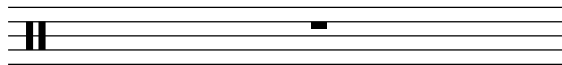

Samba Patterns

*On top of the Samba (Bass Drum) pattern, over lay these Ride Cym. patterns.
Using the Left Hand on the Snare from Ostinato patterns*